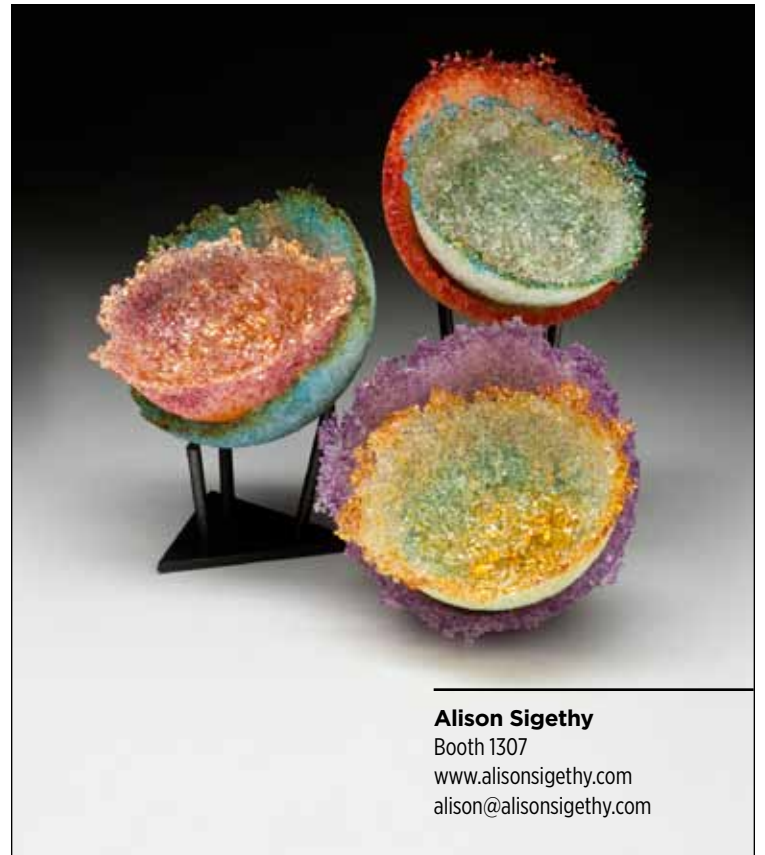

EXHIBITOR SHOWCASE

Alison Sigethy
Booth 1307
www.alisonsigethy.com
alison@alisonsigethy.com